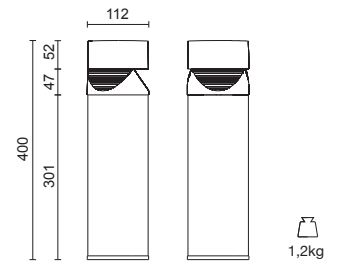

230/240V – 50/60Hz

CE IP66

Bobina di cavo di alimentazione H05RN-F 2x1mm², 10mt
10mt supply cable coil H05RN-F 2x1mm²