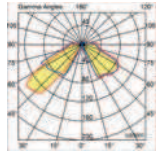

Modello di design depositato / Registered design model

TURKS

Codice Code	Colore Colour	LED Lumen	Product Lumen	Watt	Colour T (K)	CRI
1803130	Nero/Black	300 (3 Led)	-	3	3000	80
1803120	Metal/Silver	300 (3 Led)	-	3	3000	80