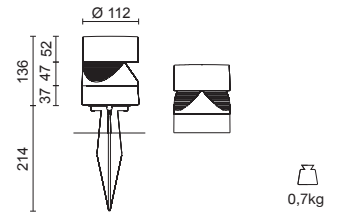

TURKS

Codice Code	Colore Colour	LED Lumen	Product Lumen	Watt	Colour T (K)	CRI
1803130	Nero/Black	300 (3 Led)	-	3	3000	80
1803120	Metal/Silver	300 (3 Led)	-	3	3000	80

230/240V – 50/60Hz

CE IP66

1813130	Nero/Black	300 (3 Led)	-	3	3000	80
1813120	Metal/Silver	300 (3 Led)	-	3	3000	80

230/240V – 50/60Hz

CE IP66

Bobina di cavo di alimentazione H05RN-F 2x1mm², 10mt
10mt supply cable coil H05RN-F 2x1mm²