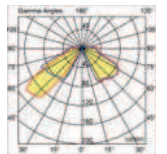

230/240V – 50/60Hz

CE IP66