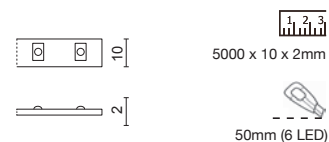

CE IP33 A+ A+ A